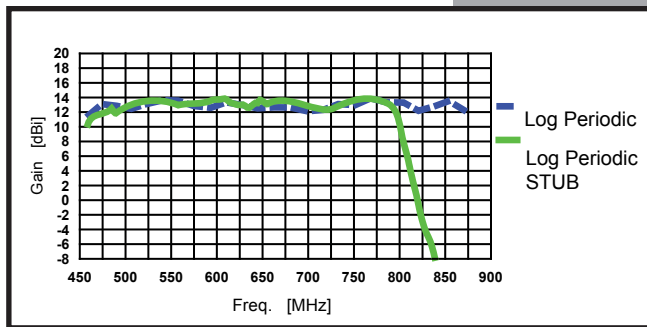

emme esse

ANTENNA SYSTEM

ANTENNE LOG PERIODICHE CON FILTRO STUB BREVETTATO

Log Periodic Aerials with patented stub tuning

Antennes Log Périodiques avec filtre stub breveté

UNI EN ISO 9001:2008 n. 2878/0

Tel. +39.030.9938500 r.a. Fax: +39.030.9380592 www.emmeesse.it e-mail: info@emmeesse.it

**HD
TV**

Made in Italy