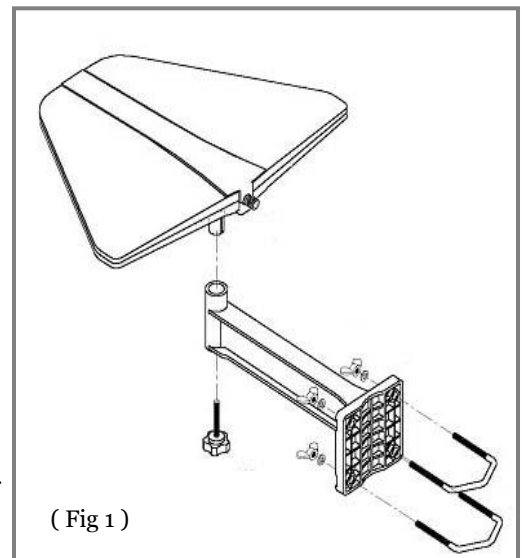

Fissare la piastra prestampata alla staffa come mostrato in Figura 1

Connettere il cavo coassiale (75 ohm) al connettore dell'antenna.

Connettere il cavo coassiale collegato all'antenna sul retro del ricevitore TV.

-Product Constitution -

Installation

① Open the box and confirm the contents as showed in Product Constitution.

Let the plate fabricate to the Bracket. (see Fig 1)

Connect the coaxial cable(75 ohm) to the antenna cable port.

Connect the Coaxial cable to the antenna input port at the backside of DTV (or set-top box, TV card for PC)

< organization and construction >

Importato da Emme Esse S.p.A

Via Moretto 46- 25025 Manerbio (BS) Italy , Tel . +39.030.9938500 r.a. Fax +39.030.9380592
www.emmeesse.it email: info@emmeesse.it