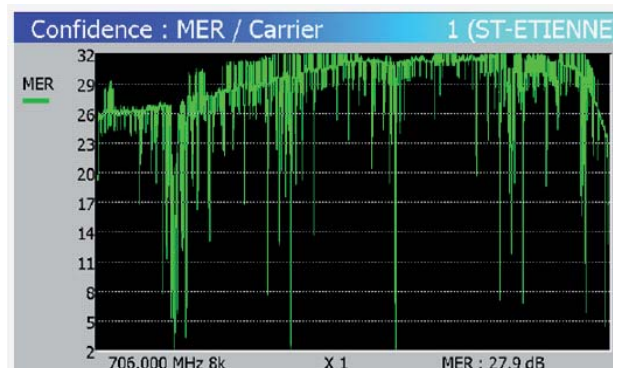

### HD - 87312T2

are endowed with a new tuner allowing reception, measure and display of DVB-T2 standard signals as well.

## Available functions for HD models only DVB T2

87311T2 and 87312T2

- **Display of the following measurements:**  
LDPC : pre LDPC error rate  
BCH : post LDPC error rate  
FER : frame error rate, post BCH error rate (lost packets)  
MER : modulation error rate
- **Info+ menu displays:**  
Level 1 structure – frame structure – various indicators – PLP numbers and selected PLP number – PLP structure – Time interleaving structure
- **DVB-T2 complete measurements**  
All PLP (Physical Layer Pipe) can be selected and measured

- **Confidence MER/carrier**  
This measurement embodies the confidence rate for each carrier for the demodulator DVB-T/H DVB-T2.
- **Echoes and pre-echoes measurements:**  
Real time echoes and pre-echoes measurements with guard interval display up to 85 Km. Zoom mode for each carrier (echo).
- **Constellation display**  
**DVB-T / DVB-T2 / DVB-S / DVB-S2.**  
Real time constellation display, zoom and up-date times.
- **All standard display of the TV – HD programs**