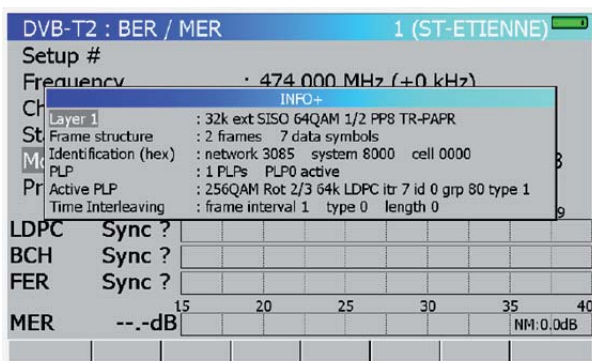

## New Range 2012

- Real time spectrum
- 7" screen
- Long lasting lithium battery
- Full measurements for SAT, TV & cable signals

The new models

## Available functions for HD models only DVB T2

87311T2 and 87312T2

- **Display of the following measurements:**  
LDPC : pre LDPC error rate  
BCH : post LDPC error rate  
FER : frame error rate, post BCH error rate (lost packets)  
MER : modulation error rate
- **Info+ menu displays:**  
Level 1 structure – frame structure – various indicators – PLP numbers and selected PLP number – PLP structure – Time interleaving structure
- **DVB-T2 complete measurements**  
All PLP (Physical Layer Pipe) can be selected and measured